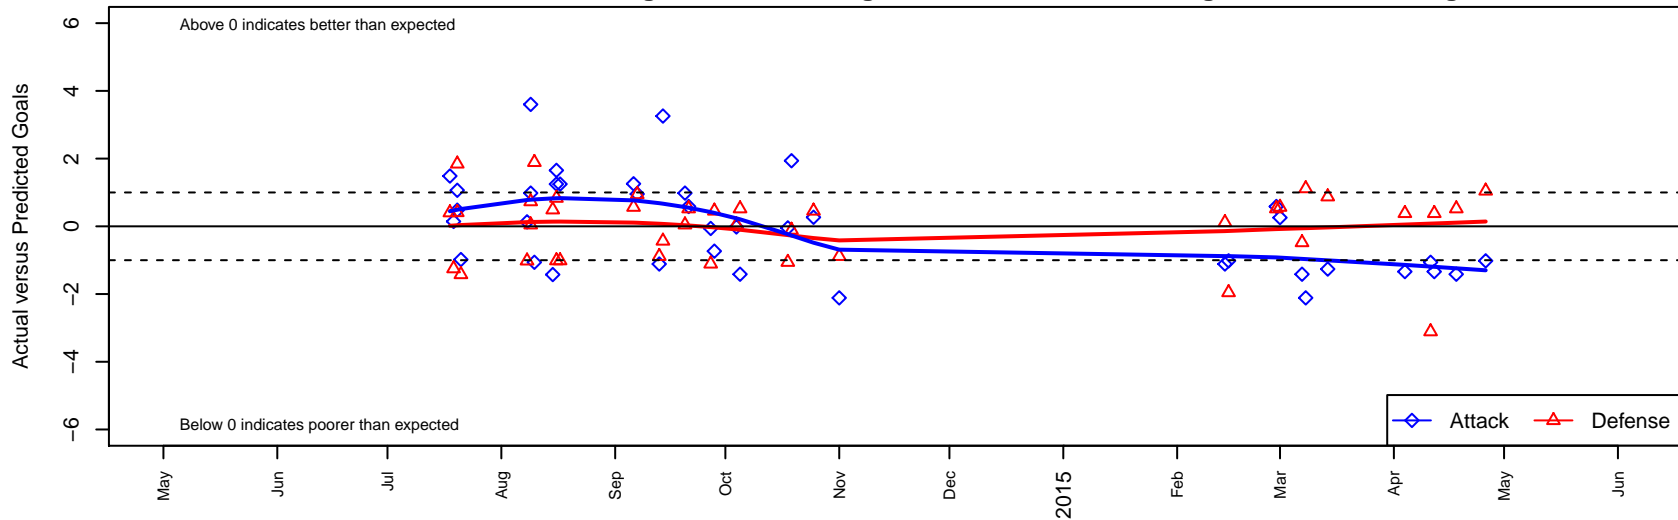

## Crossfire OR WUSC Atletico White G02

Crossfire Oregon  
 West Linn, OR  
 G02 total strength=870  
 attack=1.34 defense=1.21  
 fall league = OPL Premier U12  
 spr league = Spr OPL Zig Zag Div U12

alt names used:  
 Crossfire Oregon WUSC GU12 Atletico Whit  
 Crossfire OR WUSC Atletico White  
 CROSSFIRE OR WUSC GU12 ATLETICO WH  
 Crossfire OR Willamette United SC Atletico Wh  
 Crossfire OR Willamette United SC Atletico Wh  
 Crossfire OR Willamette United SC Atletico Wh

**Crossfire OR WUSC Atletico White G02**  
 Dots are actual minus expected GF (blue circles) and GA (red triangles).  
 Blue line is smoothed change in attack strength. Red is smoothed change in defense strength.

**attack and defense variance (black dot)  
relative to other teams  
and top 10 in region**

**attack and defense rating  
relative to others at age  
and all opponents in last 13 months**

**Performance relative to 13 month average**